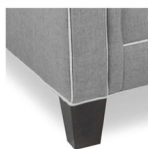

Custom Design your Upholstered Furniture

1) Select the Seat Depth:

20" - 22" - 24"

2) Select the Style:

Sofas, Sleepers, Loveseats, Sectional Pieces, Chaises, Chairs & Ottomans

3) Select the Welt:

Welt

No Welt
(For Back and Seat Cushions only)

English Box Cushion
Arm Width: 7"

English T Cushion
Arm Width: 7"

Wide Track Box Cushion
Arm Width: 6.25"

Wide Track T Cushion
Arm Width: 6.25"

Narrow Track Box Cushion
Arm Width: 3.25"

7) Select the Base:

Narrow Modern

Modern
Available in wooden or acrylic

Cube

Wedge
Available in wooden or acrylic

Spindle Bun

Round Bun

Upholstered

Kick Pleat Skirt