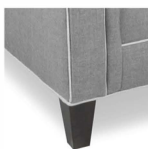

Custom Design your Upholstered Furniture

1) Select the Seat Depth:

20" - 22" - 24"

2) Select the Style:

Sofas, Sleepers, Loveseats, Sectional Pieces, Chaises, Chairs & Ottomans

3) Select the Welt:

Welt

No Welt
(For Back and Seat Cushions only)

English Box Cushion
Arm Width: 7"

English T Cushion
Arm Width: 7"

Wide Track Box Cushion
Arm Width: 6.25"

Wide Track T Cushion
Arm Width: 6.25"

Narrow Track Box Cushion
Arm Width: 3.25"

7) Select the Base:

Narrow Modern

Modern
Available in wooden or acrylic

Cube

Wedge
Available in wooden or acrylic

Spindle Bun

Round Bun

Upholstered

Kick Pleat Skirt